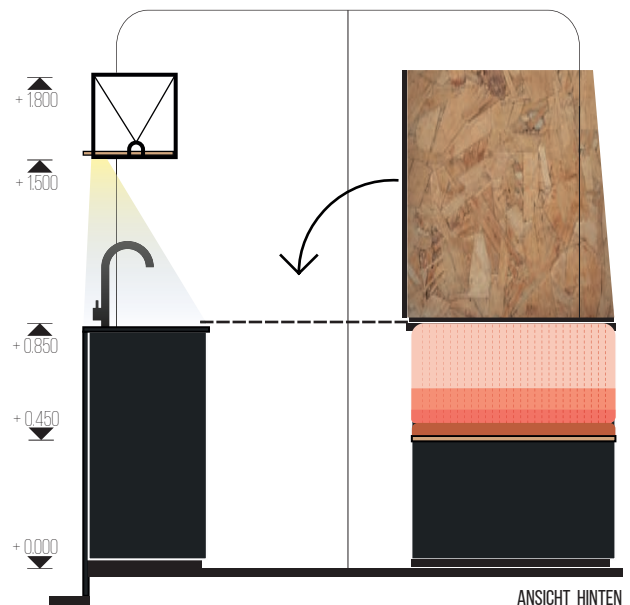

# VANLIFE

MB SPRINTER SELF-BUILT

Camping made me realise that luxury is a very individual experience. Production ready campers rarely build for adventures but give you the convenience of a hotel.

In order to explore nature and wilderness, I decided to design and build my own camper.

ANSICHT SEITE RECHTS

ANSICHT HINTEN

ANSICHT SEITE LINKS

ANSICHT VORNE

AUSSENDUSCHE